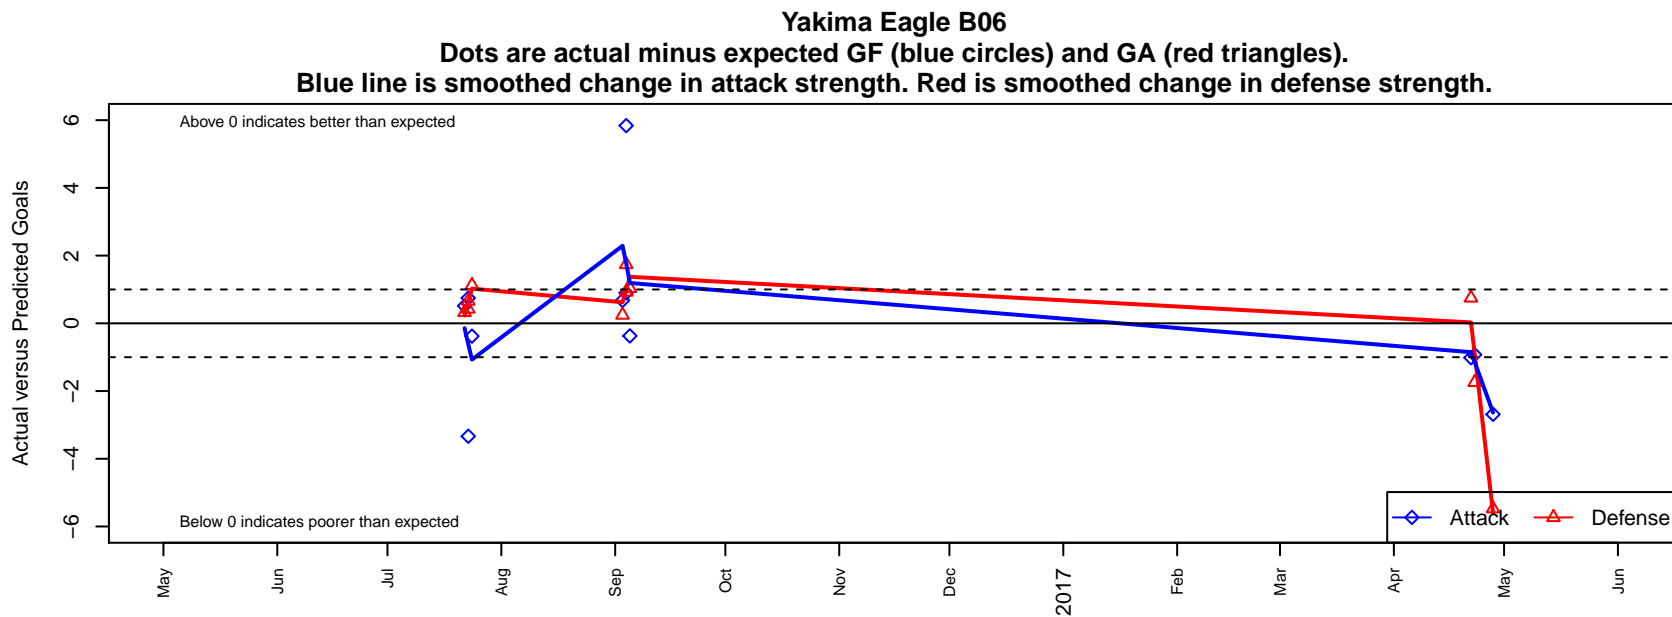

# Yakima Eagle B06

Yakima, WA  
B06 total strength=688  
attack=1.15 defense=0.4

alt names used:  
Yakima Eagle  
Yakima Eagle  
YAKIMA EAGLES (USA)

Venues played:  
2016 Sounders FC Cup BU11 Silver  
2016 Labor Day Cup BU11 Gold  
2016 WA Cup U11 Gold U11

**attack and defense variance (black dot)  
relative to other teams  
and top 10 in region**

**attack and defense rating  
relative to others at age  
and all opponents in last 13 months**

**attack and defense rating  
relative to others at age  
and all opponents in last 13 months**

**Performance relative to 13 month average**

**Performance relative to 13 month average**

Distribution of opponents  
 Red = Lose zone, Blue = Win zone, Green = Even  
 Black line separates win/lose zones