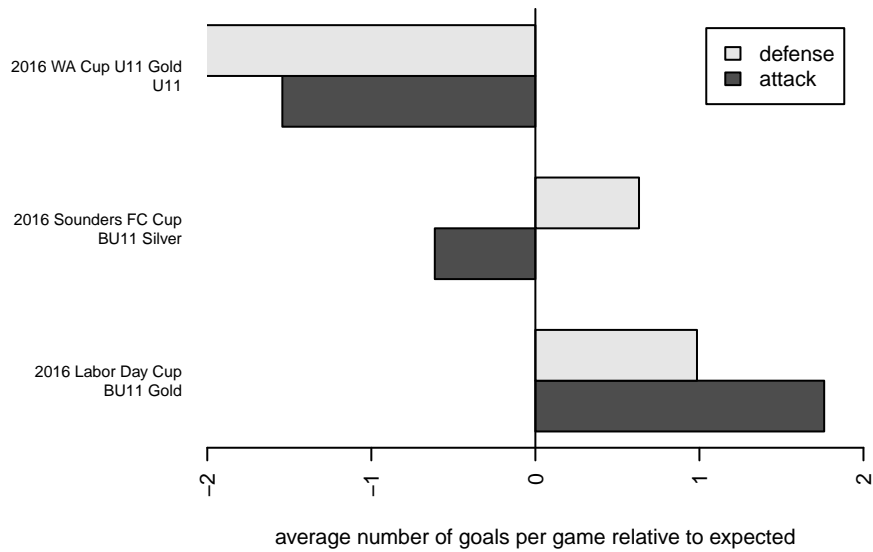

# Yakima Eagle B06

Yakima, WA  
B06 total strength=688  
attack=1.15 defense=0.4

alt names used:  
Yakima Eagle  
Yakima Eagle  
YAKIMA EAGLES (USA)

Venues played:  
2016 Sounders FC Cup BU11 Silver  
2016 Labor Day Cup BU11 Gold  
2016 WA Cup U11 Gold U11

**attack and defense variance (black dot)  
relative to other teams  
and top 10 in region**

**attack and defense rating  
relative to others at age  
and all opponents in last 13 months**

**attack and defense rating  
relative to others at age  
and all opponents in last 13 months**

**Performance relative to 13 month average**

**Performance relative to 13 month average**

Distribution of opponents  
 Red = Lose zone, Blue = Win zone, Green = Even  
 Black line separates win/lose zones